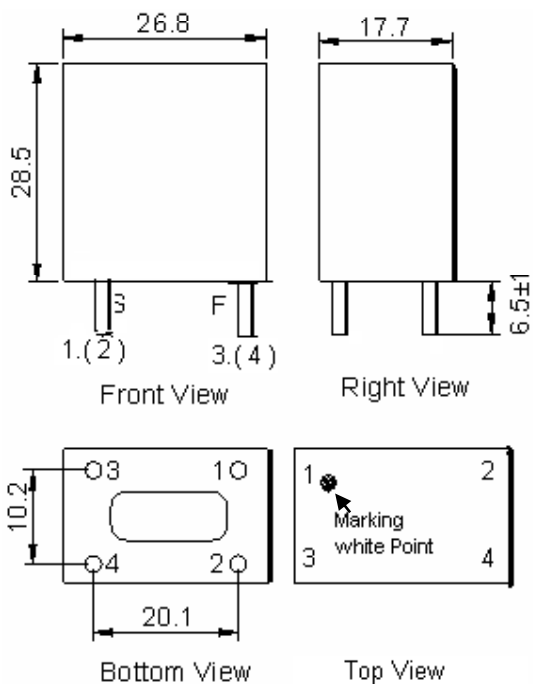

AC Current Transformer 50/60 Hz

CT15-2 Series

RoHS Compliant

CE/UL- Approved

Part Number	Electrical Characteristic				Photo
	Current Ratio	Accuracy Class (%)	Turns Ratio (Np:Ns)	RL (Ω)	
CT152100 P	5A / 5mA	0.2	1: 1000	100	
CT152250 P	10A / 4mA	0.2	1: 2500	100	
CT152100 A	5A / 5mA	0.2	1: 1000	100	
CT152250 A	10A / 4mA	0.2	1: 2500	100	
CT152100 S	10A / 10mA	3	1: 1000	100	
CT152250 S	15A / 6mA	0.2	1: 2500	100	

Mechanical Dimensions in mm

Test circuit

Thousand Hundred Industrial Co., Ltd

AC Current Transformer 50/60 Hz

thic@thic.net

CT15-2 Series

RoHS Compliant

CE/UL- Approved