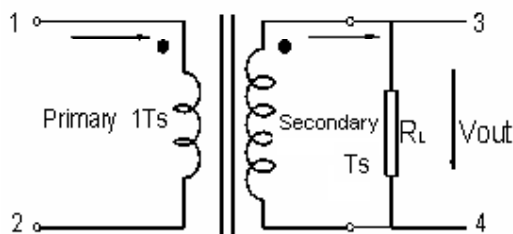

AC Current Transformer 50/60 Hz

CT15-2 Series

RoHS Compliant

CE/UL- Approved

Part Number	Electrical Characteristic				Photo
	Current Ratio	Accuracy Class (%)	Turns Ratio (Np:Ns)	RL (Ω)	
CT152100 P	5A / 5mA	0.2	1: 1000	100	
CT152250 P	10A / 4mA	0.2	1: 2500	100	
CT152100 A	5A / 5mA	0.2	1: 1000	100	
CT152250 A	10A / 4mA	0.2	1: 2500	100	
CT152100 S	10A / 10mA	3	1: 1000	100	
CT152250 S	15A / 6mA	0.2	1: 2500	100	

Mechanical Dimensions in mm

Test circuit