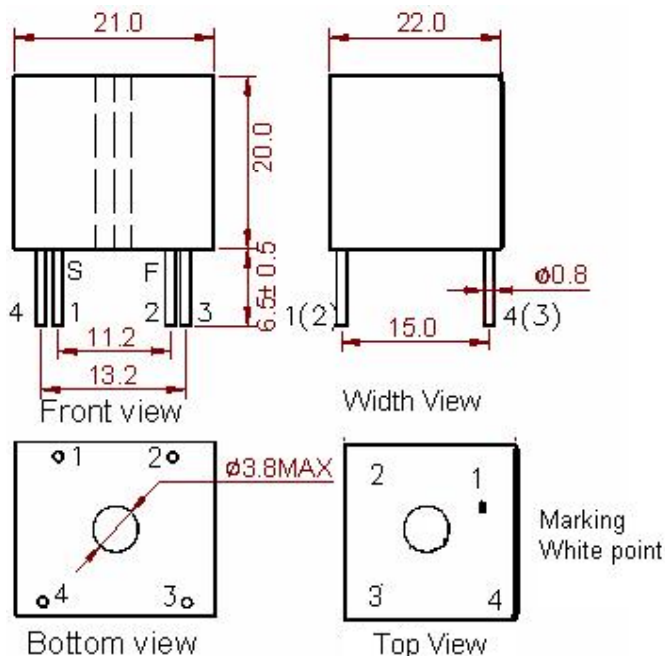

### CT15-4 Series

RoHS Compliant

CE/UL- Approved

Part Number	Electrical Characteristic				Photo
	Current Ratio	Accuracy Class (%)	Turns Ratio (Np:Ns)	RL (Ω)	
CT154100 P	3A / 3mA	1	1: 1000	100	
CT154200 P	5A / 2.5mA	0.5	1: 2000	100	
CT154100 A	3A / 3mA	1	1: 1000	100	
CT154200 A	5A / 2.5mA	0.5	1: 2000	100	
CT154100 S	5A / 5mA	3	1: 1000	100	
CT154200 S	10A / 5mA	1	1: 2000	100	

#### Mechanical Dimensions in mm