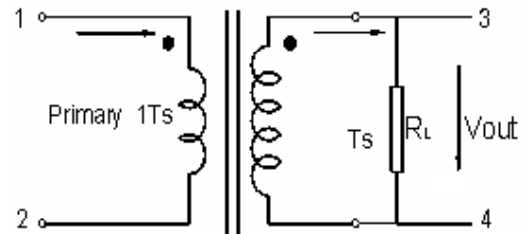

Test circuit