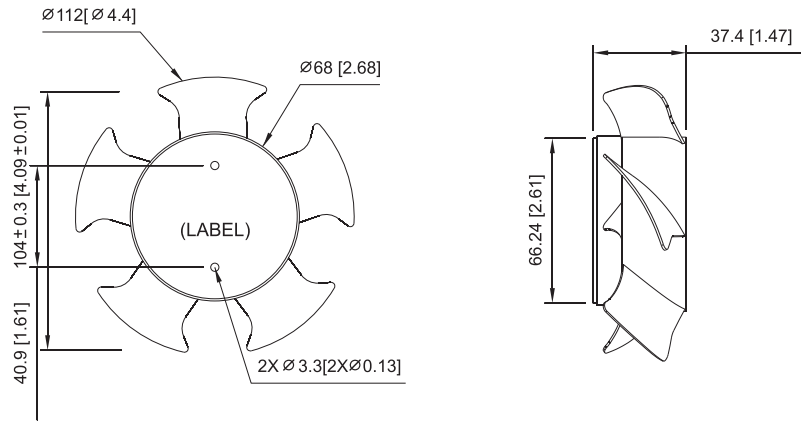

# A12038F

∅ 112x37.4mm  
(∅ 4.4"x1.5")

**HOUSING** Frameless  
**IMPELLER** Thermoplastic PBT, UL94V-0  
**BEARING** Ball or Sleeve  
**MOTOR TYPE** Shaded Pole Motor  
**TERMINATION** Lead Wire  
**OPERATING VOLTAGE RANGE** 85VAC to 125VAC for 115V Type  
 185VAC to 245VAC for 230V Type  
**DIELECTRIC STRENGTH** 1,500 VAC for 1 minute  
**INSULATION** Class A  
**INSULATION RESISTANCE** 10M Ohms min. @ 500 VDC  
**OPERATING TEMPERATURE** -10°C to +70°C  
**SAFETY** Impedance Protected  
**WEIGHT** 200g  
**ROHS COMPLIANCE** Yes

## DIMENSION

UNIT:mm[inch]