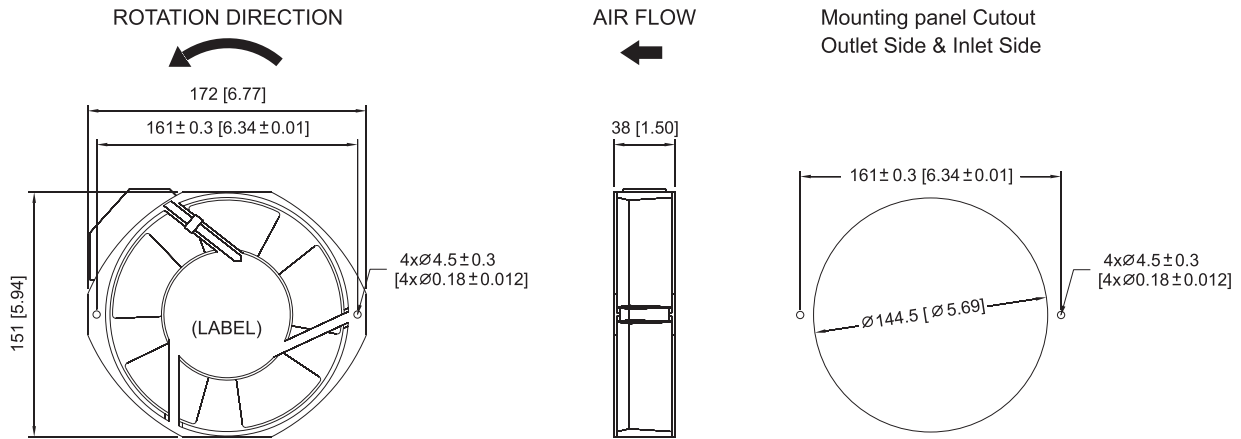

A 17238-C

172x151x38mm
(6.77"x6"x1.5")

HOUSING	Aluminum Die Casting, Painted Black
IMPELLER	Thermoplastic PBT, UL94V-0
BEARING	Ball
MOTOR TYPE	Shaded Pole Motor
TERMINATION	Terminals or Lead wire
OPERATING VOLTAGE RANGE	85VAC to 125VAC for 115V Type 185VAC to 245VAC for 230V Type
DIELECTRIC STRENGTH	1,500VAC for 1 minute
INSULATION	Class A
INSULATION RESISTANCE	10M Ohms min.@ 500 VDC
OPERATING TEMPERATURE	-10°C to +70°C
SAFETY	Impedance Protected
WEIGHT	740g
ROHS COMPLIANCE	Yes

172mm

172mm

AC Fans & Blowers

DIMENSION

Unit:mm[inch]

SPECIFICATION

MODEL NO.	RATED VOLTAGE (V)	FREQUENCY (Hz)	RATED CURRENT (A)	INPUT POWER (W)	SPEED (RPM)	MAX. AIR PRESSURE		MAX. AIR FLOW		NOISE dB(A) @1M
						inchH ₂ O	mmH ₂ O	CFM	m ³ /min	
A17238V1HB-C	115	50/60	0.58/0.47	43/36	2580/2880	0.45/0.35	11.4/8.9	160/185	4.57/5.29	49
A17238V2HB-C	230	50/60	0.32/0.25	48/39	2580/2880	0.45/0.35	11.4/8.9	160/185	4.57/5.29	49