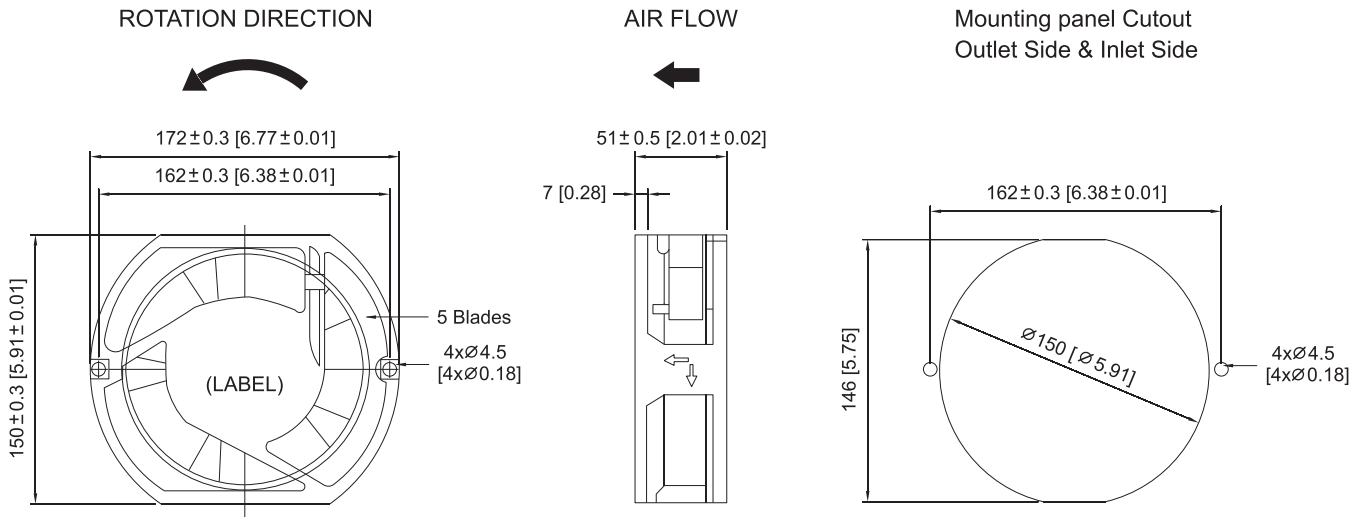

A17251DV

172x151x51mm
(6.77"x6"x2")

HOUSING	Aluminum Die Casting, Painted Black
IMPELLER	Thermoplastic PBT, UL94V-0
BEARING	Ball
MOTOR TYPE	Shaded Pole Motor
TERMINATION	Lead Wire
OPERATING VOLTAGE RANGE	85 VAC to 125 VAC for 115V Type 185 VAC to 245 VAC for 230 V Type
DIELECTRIC STRENGTH	1,500 VAC for 1 minute
INSULATION	Class A
INSULATION RESISTANCE	10M Ohms min. @ 500VDC
OPERATING TEMPERATURE	-10°C to + 70°C
SAFETY	Impedance Protected
WEIGHT	1000g
ROHS COMPLIANCE	Yes

172mm

172mm

AC Fans & Blowers

DIMENSION

UNIT:mm[inch]

SPECIFICATION

MODEL NO.	RATED VOLTAGE (V)	FREQUENCY (Hz)	RATED CURRENT (A)	INPUT POWER (W)	SPEED (RPM)	MAX. AIR PRESSURE		MAX. AIR FLOW		NOISE dB(A) @1M
						inchH ₂ O	mmH ₂ O	CFM	m ³ /min	
A17251DVHBL	115 230	50/60	0.43/0.40 0.22/0.20	35/32	2800/3100	0.56/0.71	14.2/18.0	190/222	5.4/6.3	50/55