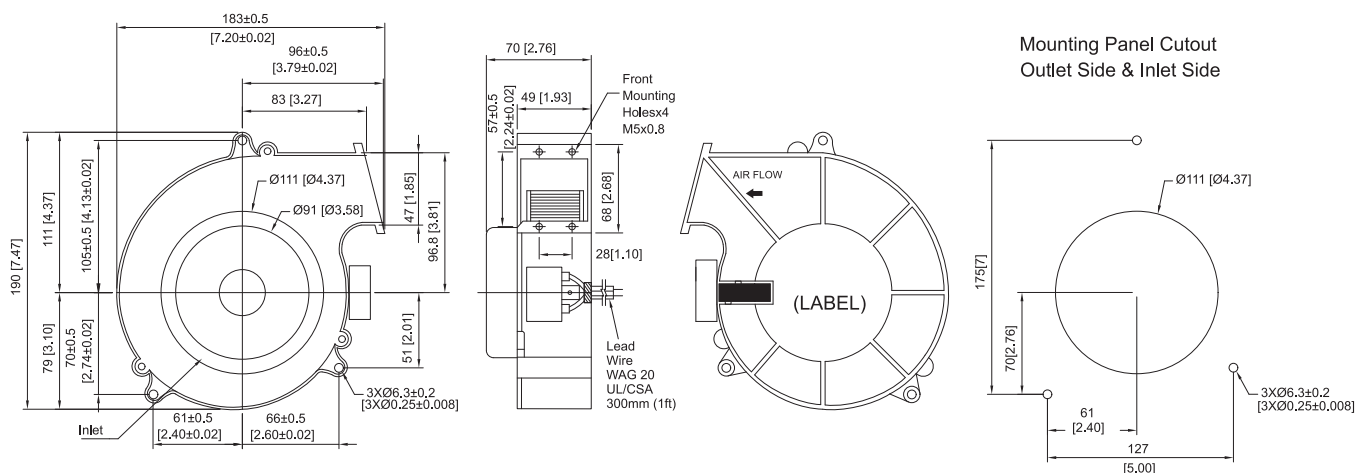

ABI18970

189x183x70mm
(7.44"x7.20"x2.75")

HOUSING	Aluminum Die Casting, Patural, Milled or Black Painted
IMPELLER	Thermoplastic PBT, Glass Fiber 30%
BEARING	Ball
MOTOR TYPE	AC Induction Capacitor Motor
TERMINATION	Lead Wire
OPERATING VOLTAGE RANGE	85VAC to 125VAC for 115V Type 185VAC to 245VAC for 230V Type
DIELECTRIC STRENGTH	1,500 VAC for 1 minute
INSULATION	Class A
INSULATION RESISTANCE	10M Ohms min. @ 500VDC
OPERATING TEMPERATURE	-10°C to + 70°C
SAFETY	Thermally Protected
WEIGHT	1650g
ROHS COMPLIANCE	Yes

189mm

AC Fans & Blowers

DIMENSION

UNIT:mm[inch]

SPECIFICATION

MODEL NO.	RATED VOLTAGE (V)	FREQUENCY (Hz)	RATED CURRENT (A)	INPUT POWER (W)	SPEED (RPM)	MAX. AIR PRESSURE		MAX. AIR FLOW		NOISE dB(A) @1M
						inchH ₂ O	mmH ₂ O	CFM	m ³ /min	
AB18970V1H	115	50/60	0.81/0.99	65/80	2800/3100	0.90/1.30	23/33	86/98	2.4/2.70	64/68
AB18970V1M	115	50/60	0.68/0.87	55/70	2500/2400	0.86/1.26	22/32	72/70	2.0/1.98	55/56
AB18970V1L	115	50/60	0.56/0.75	45/60	1400/1600	0.90/1.00	23/25	55/65	1.6/1.90	46/48
AB18970V2H	230	50/60	0.40/0.50	65/80	2800/3100	0.90/1.30	23/33	86/98	2.4/2.70	64/68
AB18970V2M	230	50/60	0.34/0.43	55/70	2500/2400	0.86/1.26	22/32	72/70	2.0/1.98	55/56
AB18970V2L	230	50/60	0.28/0.37	45/60	1400/1600	0.90/1.00	23/25	55/65	1.6/1.90	46/48