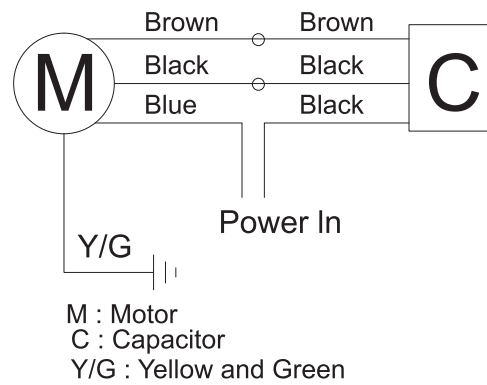

WIRE DIAGRAM