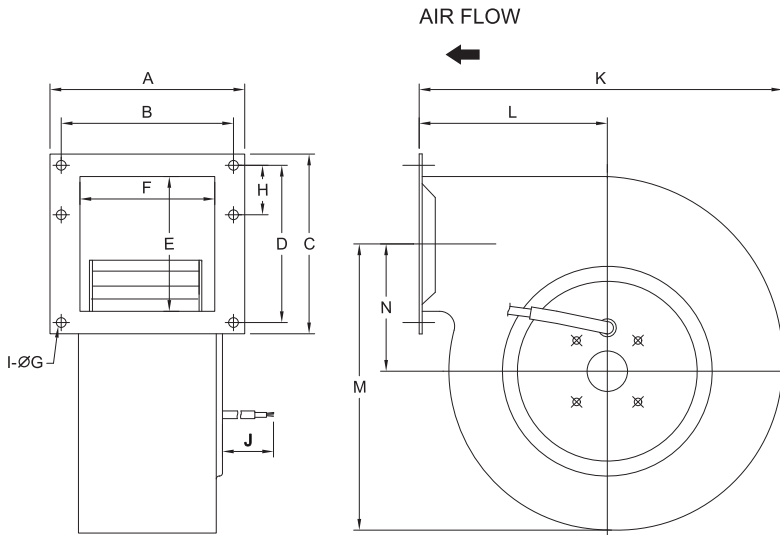

# ACB270145

Single Inlet Blower

270x145mm, 4 Poles  
(10.63"x5.7")

|                       |                                      |
|-----------------------|--------------------------------------|
| MOTOR                 | Outer rotor motor $\varnothing$ 92mm |
| HOUSING               | Steel Painted Black Scroll           |
| IMPELLER              | Steel                                |
| BEARING               | Ball                                 |
| INSULATION            | Class F                              |
| OPERATING TEMPERATURE | 0 °C ~ + 65 °C                       |
| INSULATION RESISTANCE | 10M Ohms Min. @500VDC                |
| DIELECTRIC STRENGTH   | 5mA Max.at 1500 VAC for 1 minute     |
| SAFETY                | Thermally Protected                  |
| WEIGHT                | 6.4kg                                |
| ROHS COMPLIANCE       | YES                                  |

# 270 mm

## DIMENSION

## WIRE DIAGRAM

| MODEL NO.    | DIMENSION(mm) |     |     |     |     |     |     |    |   |     |     |     |     |     | WEIGHT (Kg) |
|--------------|---------------|-----|-----|-----|-----|-----|-----|----|---|-----|-----|-----|-----|-----|-------------|
|              | A             | B   | C   | D   | E   | F   | G   | H  | I | J   | K   | L   | M   | N   |             |
| ACB270145-4P | 145           | 125 | 145 | 125 | 110 | 104 | 6.5 | 44 | 6 | 560 | 270 | 120 | 245 | 114 | 6.4         |