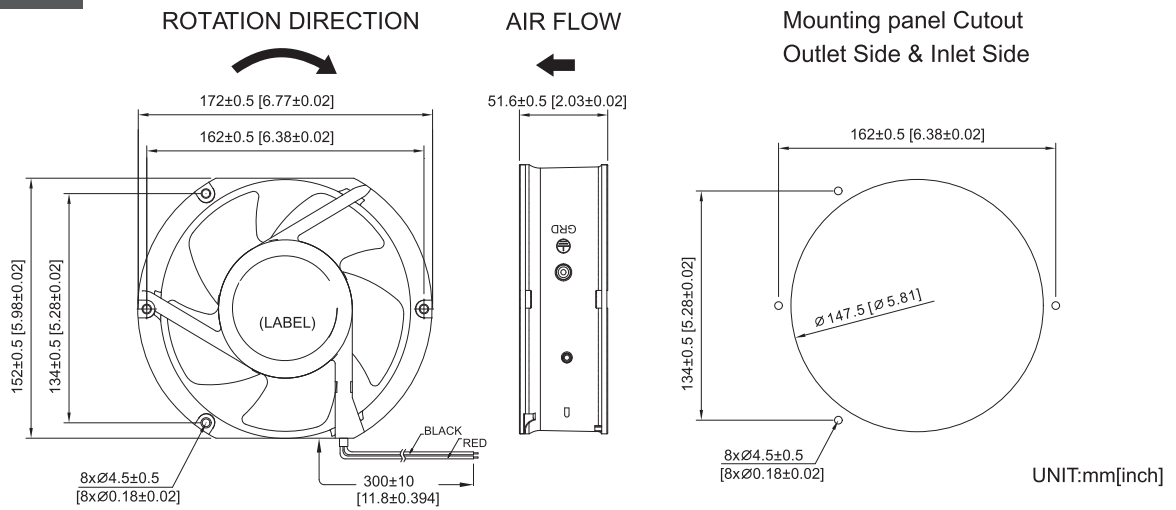

# D17251-5K

172x151x51mm  
(6.77"x5.94"x2")

HOUSING	Aluminum Die Casting, Painted Black
IMPELLER	Thermoplastic PBT, UL94V-0
BEARING	Ball
OPERATING TEMPERATURE	-10°C to +60°C
INSULATION RESISTANCE	10M Ohms Min. @ 500 VDC
DIELECTRIC STRENGTH	5 mA Max. at 500 VAC 60Hz for 1 minute
WEIGHT	800g
ROHS COMPLIANCE	Yes

## DIMENSION