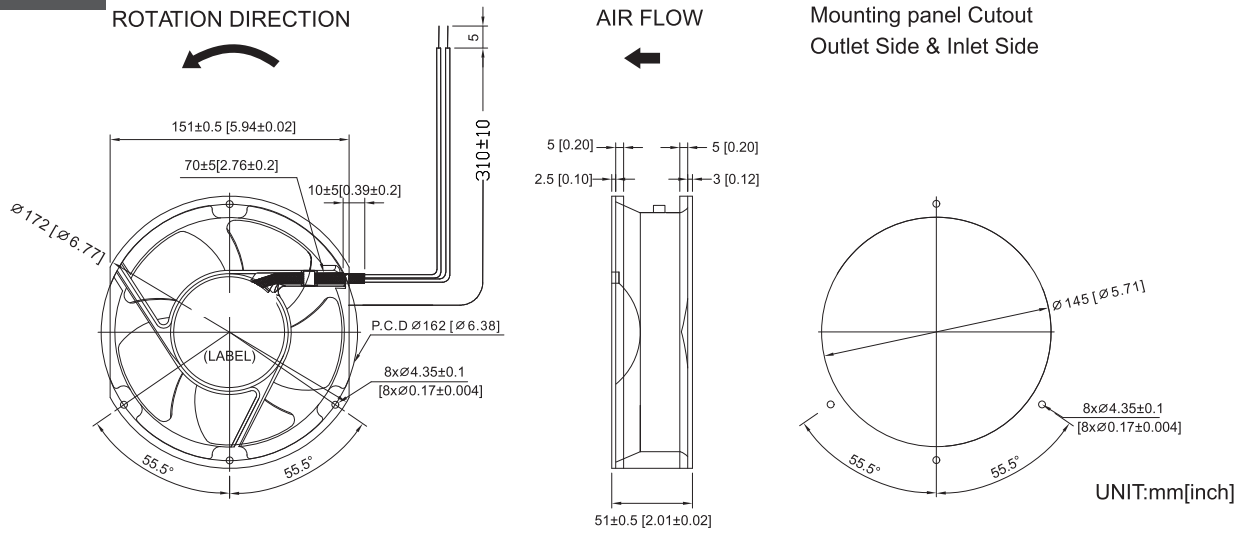

# D17251-A

172x151x51mm  
(6.77"x5.94"x2")

**HOUSING** Aluminum Die Casting, Painted Black  
**IMPELLER** Thermoplastic PBT, UL94V - 0  
**BEARING** Ball  
**OPERATING TEMPERATURE** -10°C to + 60°C  
**INSULATION RESISTANCE** 10M Ohms Min. @500 VDC  
**DIELECTRIC STRENGTH** 5 mA Max. at 500 VAC 60Hz for 1 minute  
**WEIGHT** 762g  
**ROHS COMPLIANCE** Yes

## DIMENSION