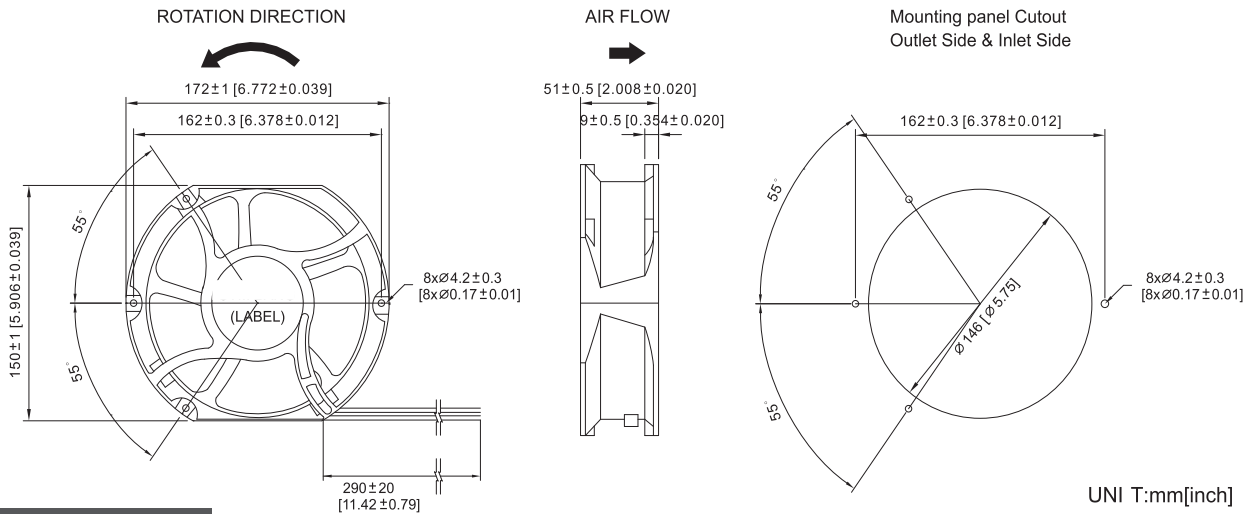

# D17251

170x151x51mm  
(6.77"x6.77"x2")

**HOUSING** Aluminum Die Casting, Painted Black  
**IMPELLER** Thermoplastic PBT, UL94V - 0  
**BEARING** Ball  
**OPERATING TEMPERATURE** -10°C to + 60°C  
**INSULATION RESISTANCE** 10M Ohms Min.@500 VDC  
**DIELECTRIC STRENGTH** 5 mA Max. at 500 VAC 60Hz for 1 minute  
**WEIGHT** 792g  
**ROHS COMPLIANCE** Yes

## DIMENSION